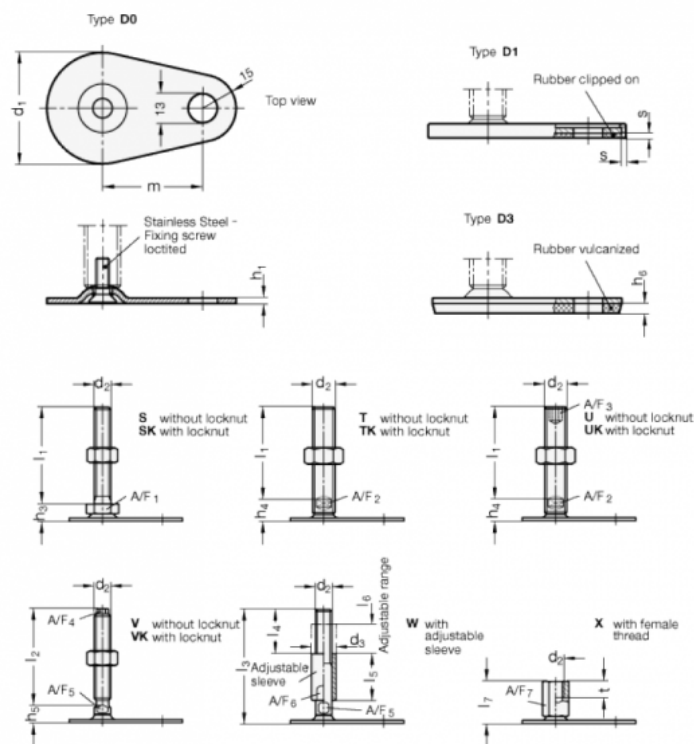

Data Sheet

Article number: 204380M24200D0TK
 Description: E+G levelling foot
 GN 43-80-M24-200-D0-TK
 Note: TK With nut, Wrench flat at the bottom

Measures

A/F2 = 19	s =
d1 = 80	
d2 = M24	
h1 = 3	
h4 = 21	
h6 =	
l1 = 200	
m = 70	